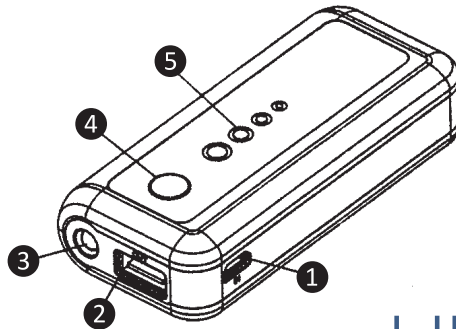

LUNA™

PowerPro™ 5600 Portable Charger USER MANUAL Model PP-56

Thank you for purchasing the LUNA™ state-of-the-art PowerPro™ 5600 Portable Charger, with 5600 mAh of on-the-go mega power. Many portable chargers give you only a few extra hours of use before they are depleted. However, the LUNA PowerPro™ will fully charge most smart phones three times before it has to be re-charged.

- This manual explains the basic steps involved in charging and using your LUNA PowerPro™ portable charger.
- Read this manual carefully before use.

Please remove product components from the case and confirm that you have the following items:

- 1 LUNA PowerPro™ Portable Charger
- 1 USB to Micro-USB Cable

PowerPro™ Components

1. 1 Input
2. 2 Output
3. 3 LED Flashlight
4. 4 Power Button
5. 5 Power Indicator Lights

LUNA™

Input: Charging the PowerPro™

Before charging the LUNA PowerPro™, press the Power Button **4** to determine the level of available power.

Power Indicator	One Light On	Two Lights On	Three Lights On	Four Lights On
Power of PowerPro™	<25%	25-50%	50-75%	75-100%

To charge the LUNA PowerPro™, plug the USB Connector on the Charging Cable into a power supply using a USB AC adapter, computer USB port, or a car charger with USB connectivity.

Plug the Micro-USB Connector on the Charging Cable into the Input Port **1** on the LUNA PowerPro™ and continue charging until no Power Indicator Lights **5** are blinking. A blinking light indicates that the LUNA PowerPro™ is being charged. For instance, if two lights are on, and a third light is blinking, it means the LUNA PowerPro™ is more than 50% charged, but less than 75% charged. Four non-blinking Power Indicator Lights indicates the LUNA PowerPro™ is fully charged. Fully charging the LUNA PowerPro™ can take 5-6 hours.