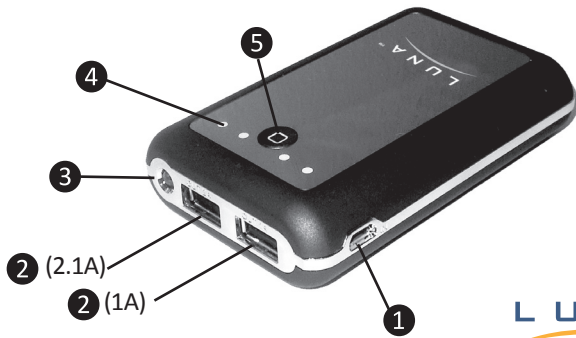

Thank you for purchasing the LUNA™ state-of-the-art PowerPro™ 8400 Portable Charger, with 8400 mAh of on-the-go mega power. Many portable chargers give you only a few extra hours of use before they are depleted. However, the LUNA PowerPro™ will fully charge most smart phones over four times before it has to be re-charged.

## PowerPro™ Components

- 1 Input
- 2 Output (2.1A and 1A)
- 3 LED Flashlight
- 4 Power Indicator Lights
- 5 Power Button

## **Charging**

Simply plug in your USB charging cable into the Output Port ② on the LUNA PowerPro™ and connect to your device. Press the Power Button ⑤ and charging will begin immediately. The Power Indicator Lights ④ will remain on until your device is fully charged. The LUNA PowerPro 8400 is uniquely designed to support the charging of two devices simultaneously. It is recommended to charge tablets (including iPad) on the 2.1A port.